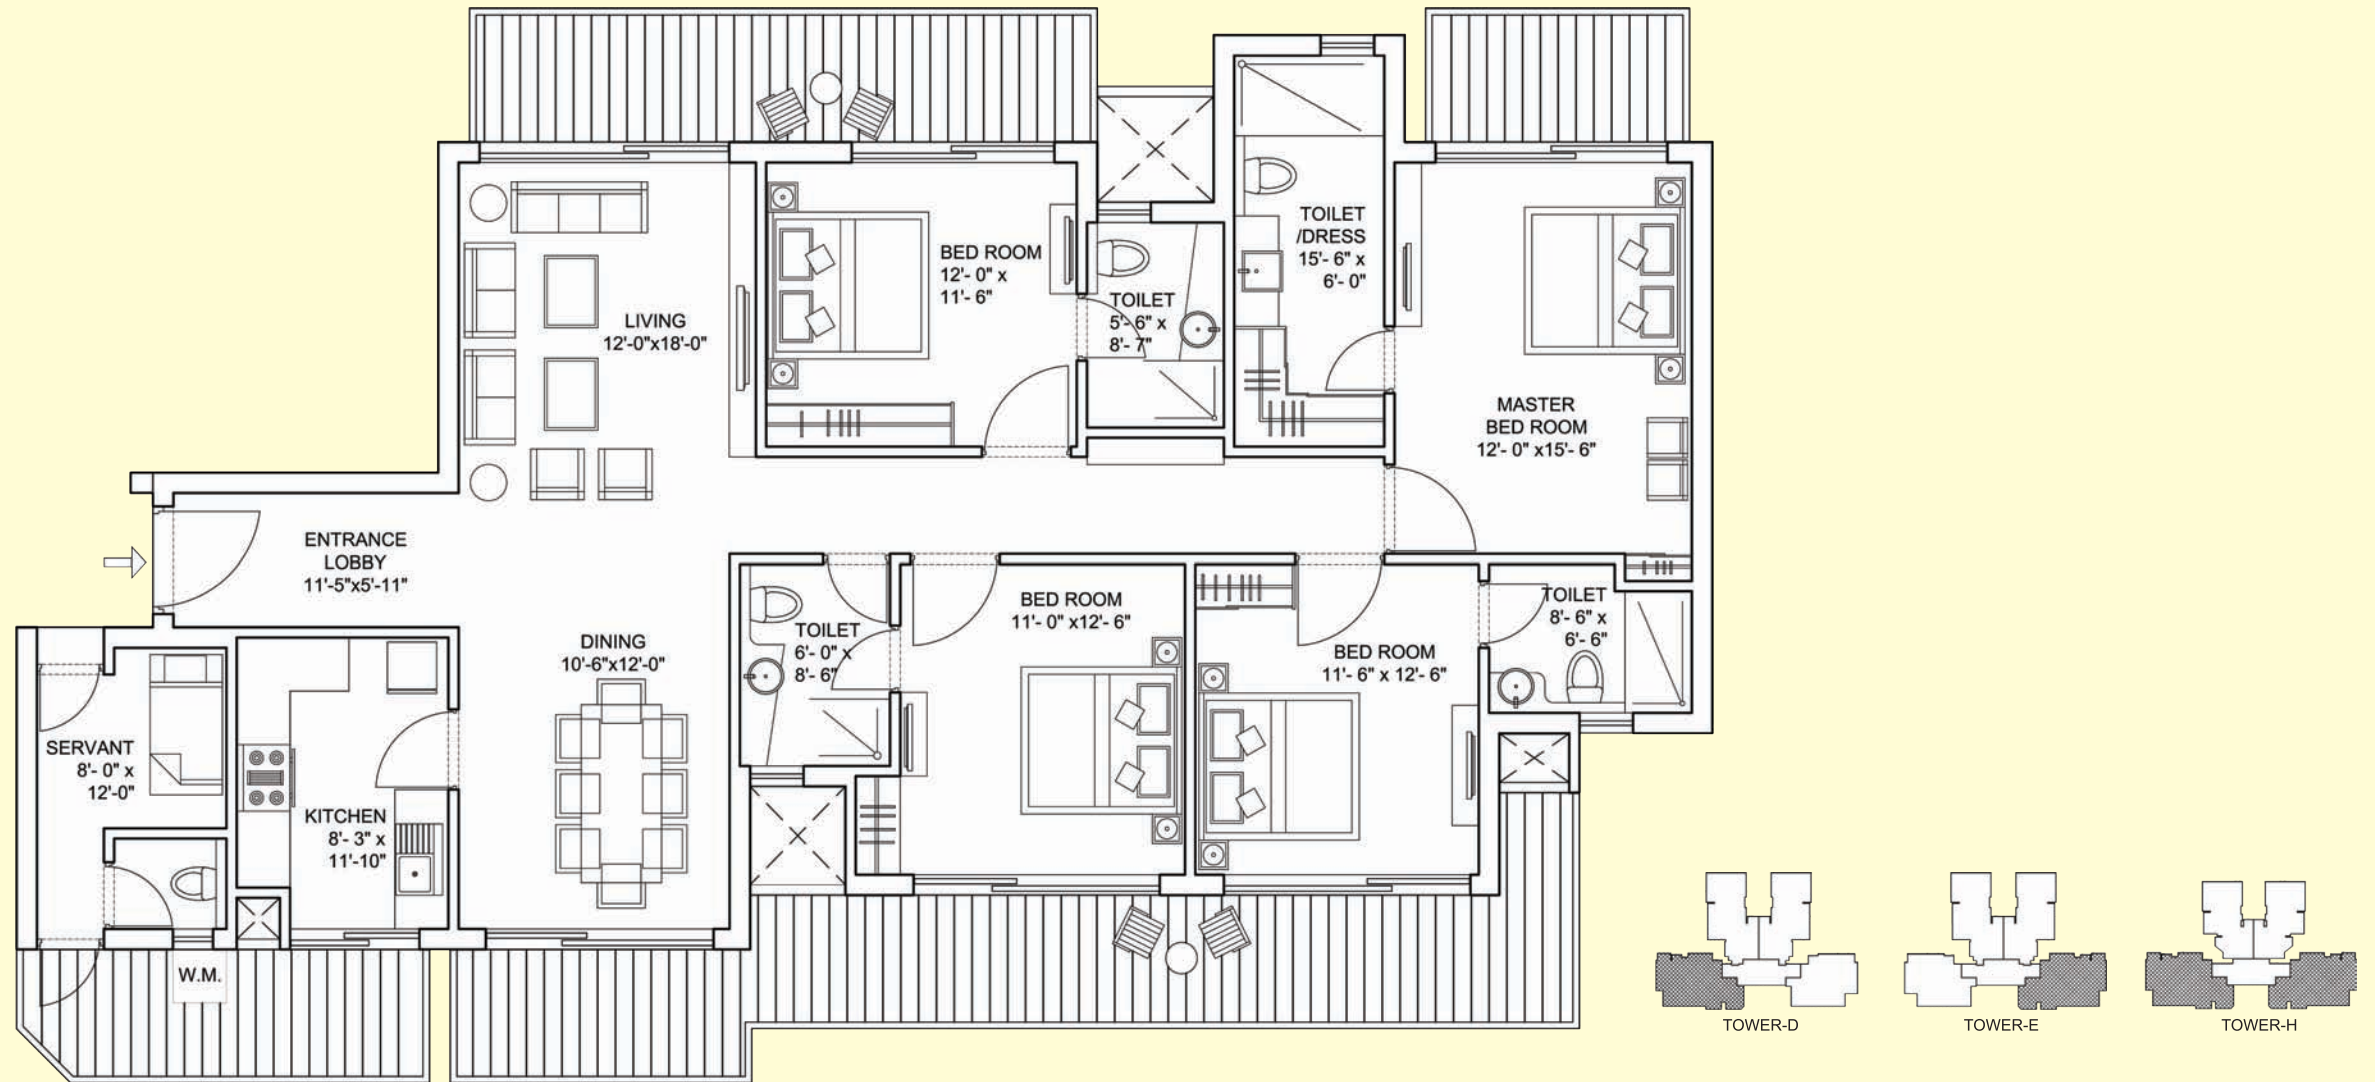

4BHK 4T + Servant

Super Area = 2475 sq.ft.